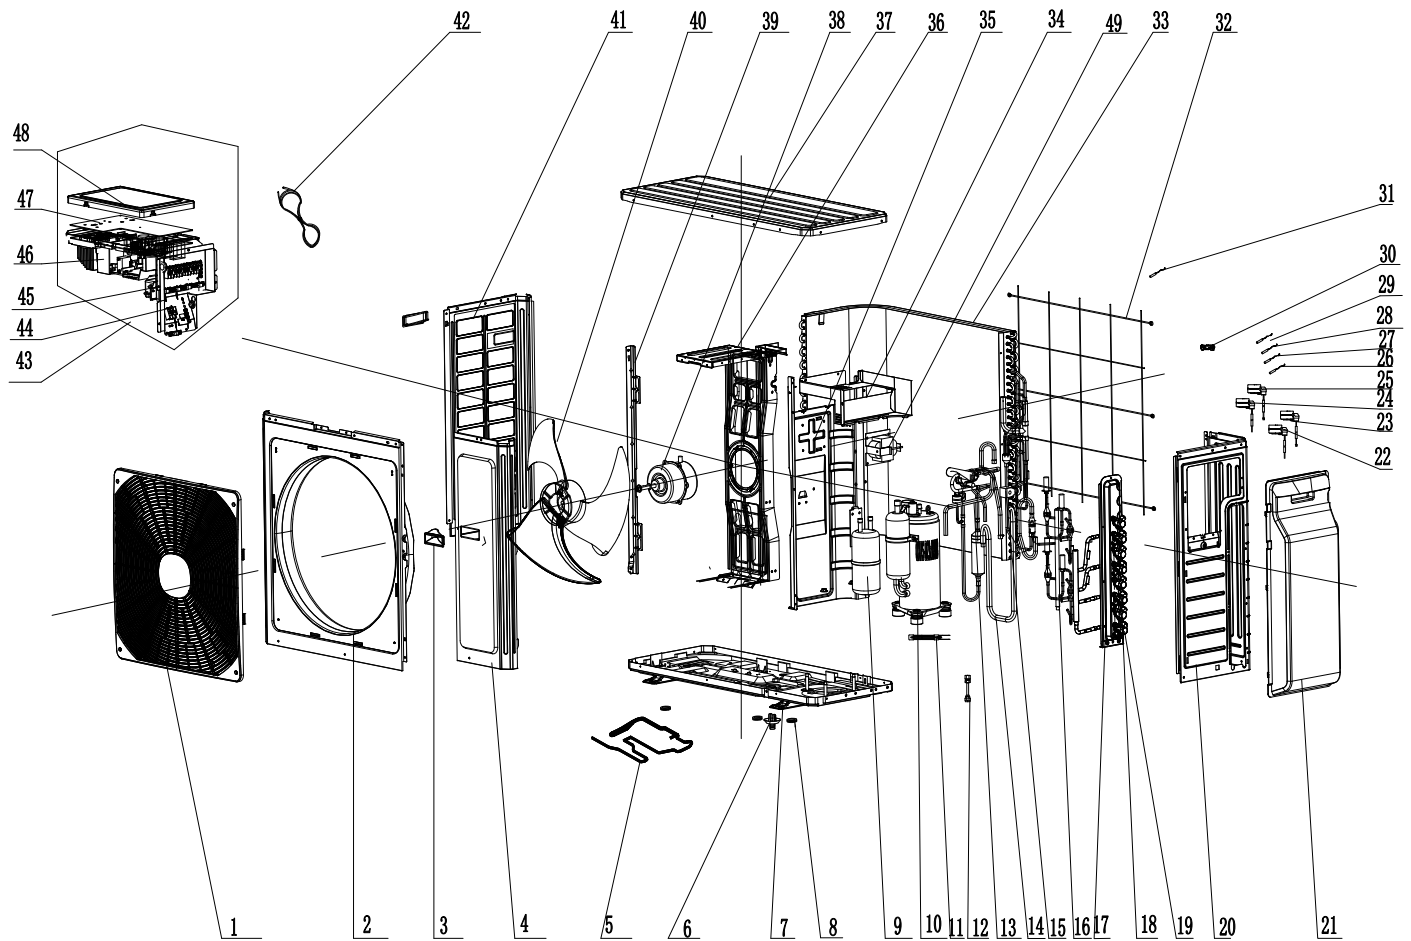

GWHD(28)NK6KO

Exploded View

GWHD(28)NK6KO

Spare Parts List

No.	Part Description	Part Code
1	Front Grill	22413048
2	Cabinet	01435004P
3	Left Handle	26235401
4	Front Side Plate	01305086P
5	Electrical Heater (Chassis)	N/A
6	Drainage Connector	06123401
7	Chassis Sub-assy	0280328001P
8	Drainage hole Cap	06813401
9	Gas-liquid Separator Assy	07225017
10	Compressor and Fittings	00105273
11	Electric Heater(Compressor)	7651873215
12	Tube Connector Sub-assy	06643008
13	4-Way Valve Assy	03073181
14	Connection Pipe	N/A
15	Magnet Coil	4300040087
16	Electronic Expansion Valve assy	030174000076
17	Valve Support Assy	030163000025
18	Cut off Valve	07130239
19	Cut off Valve	071302391
20	Right Side Plate	01314100009P
21	Valve Cover	26904100012
22	Electric Expand Valve Fitting	4300034417
23	Electric Expand Valve Fitting	4300034416
24	Electric Expand Valve Fitting	07200206002303
25	Electric Expand Valve Fitting	07200206002301
26	Temperature Sensor	3900007307
27	Temperature Sensor	3900007306
28	Temperature Sensor	3900007305
29	Temperature Sensor	39000073
30	Wiring Clamp	26115004
31	Temperature Sensor	3900030901
32	Rear Grill	01574100003
33	Condenser Assy	01100200055801
34	Electric Box (Fireproofing)	01413426
35	Clapboard Sub-Assy	01233190
36	Motor Support Sub-Assy	017012000017
37	Top Cover Sub-Assy	000051000024
38	Brushless DC Motor	15010400000102
39	Condenser Support Plate	01175092
40	Axial Flow Fan	10335014
41	Left Side Plate	01305043P
42	Connecting Cable	4002054026
43	Electric Box Assy	100002070389
44	Terminal Board	42000100000101
45	Terminal Board Support sub-assy	0170321701A
46	Electric Box	20113015
47	Main Board	300027061409
48	Electric Box Cover Sub-Assy	02603217A
49	PFC Inductance	43120129