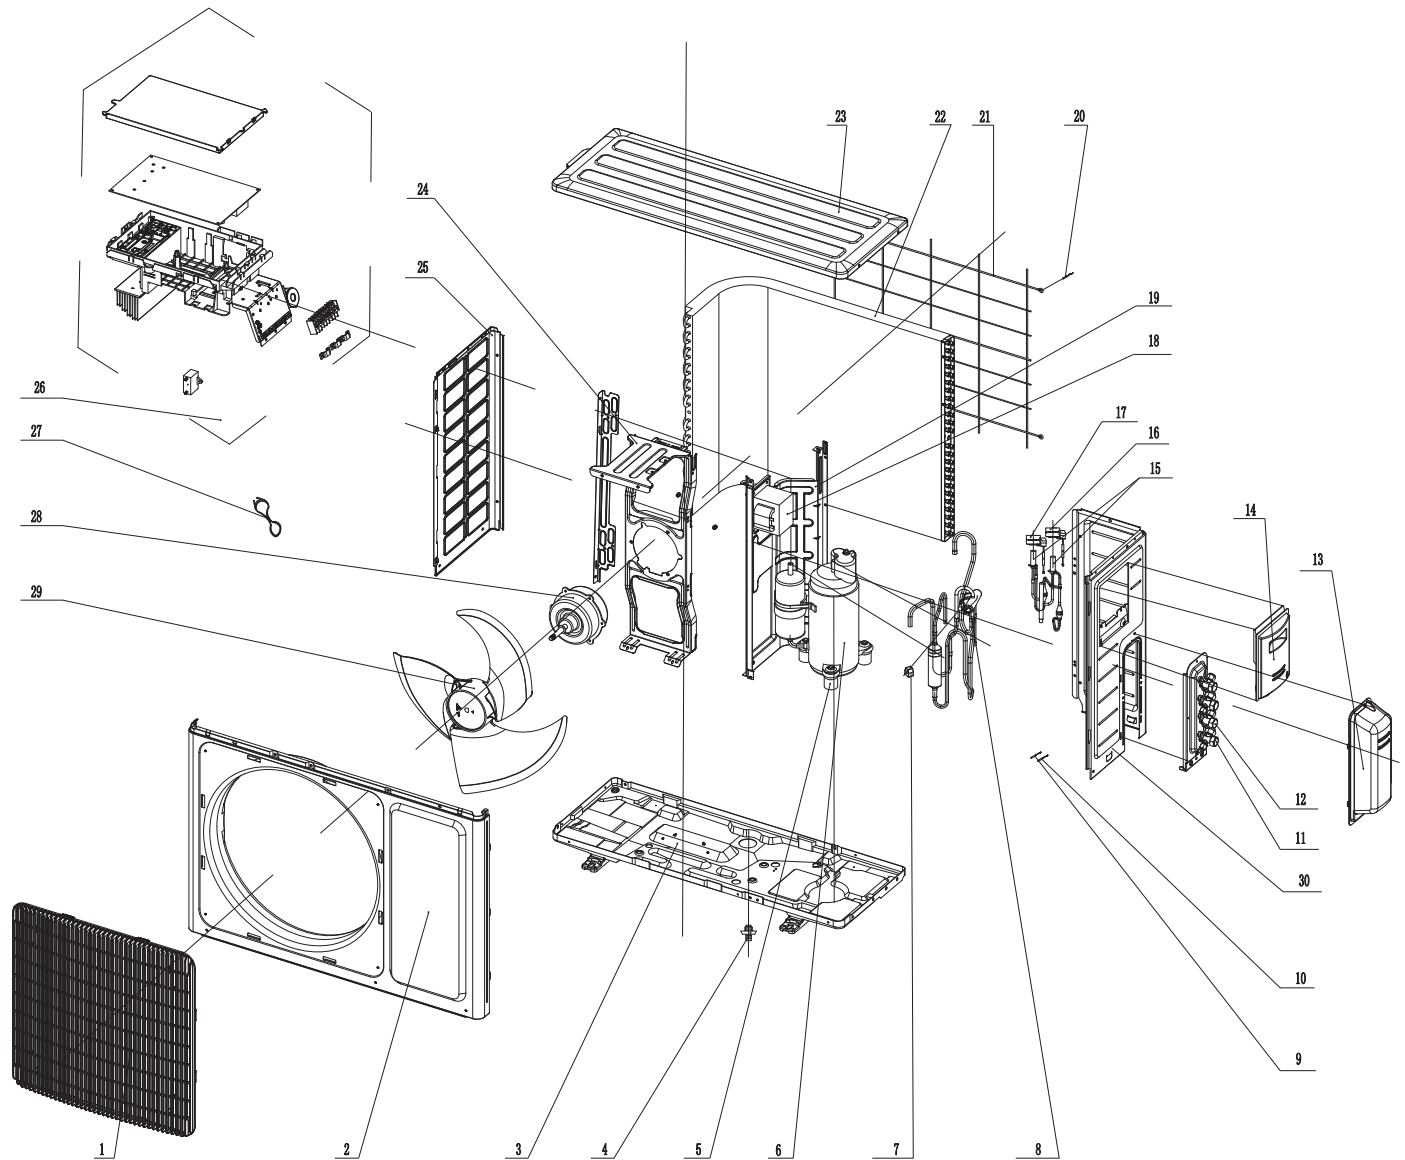

R32 MULTI OUTDOOR

SPARE PARTS LIST

August 2023

GWHD(18)NK6KO

Exploded View

GWHD(18)NK6KO

Spare Parts List

No.	Part Description	Part Code
1	Front Grill	22413050
2	Cabinet	01433034P
3	Chassis Sub-assy	017000060449P
4	Drainage Joint	26113009
5	Compressor Gasket	76710247
6	Compressor and Fittings	00103919G
7	Magnet Coil	4300040071
8	4-Way Valve Assy	030152060369
9	Temperature Sensor	3900007309
10	Temperature Sensor	3900007308
11	Cut off Valve	071302391
12	Cut off Valve	07130239
13	Valve Cover	22242101
14	Big Handle	2623304801
15	Electronic Expansion Valve	072009060033
16	Electric Expand Valve Fitting	07200206002301
17	Electric Expand Valve Fitting	07200206002303
18	PFC Inductance	43120132
19	Clapboard	01233167
20	Temperature Sensor	3900030909
21	Rear Grill	01473060
22	Condenser Assy	01100206072701
23	Top cover	012049000006P
24	Motor Support Sub-Assy	0170323801
25	Left Side Plate	01303169P
26	Electric Box Assy	100002070390
27	Connecting Cable	40020403
28	Brushless DC Motor	1501308511
29	Axial Flow Fan	10333011
30	Right Side Plate	01303197P