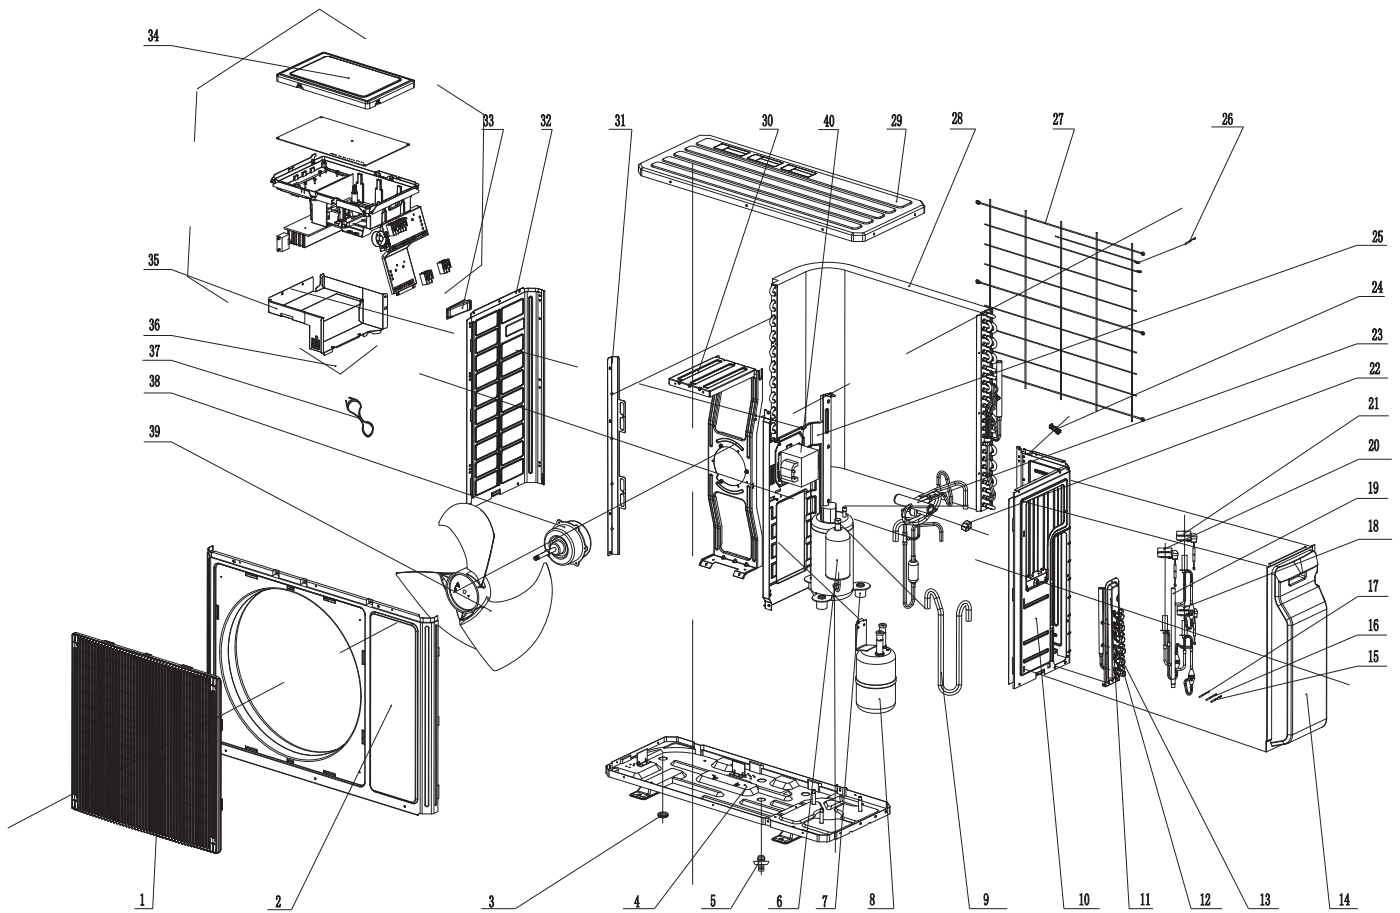

GWHD(24)NK6KO

Exploded View

GWHD(24)NK6KO

Spare Parts List

No.	Part Description	Part Code
1	Front Grill	22413048
2	Cabinet	01435004P
3	Drainage hole Cap	06813401
4	Chassis Sub-assy	0280328001P
5	Drainage Connector	06123401
6	Compressor and Fittings	00105273
7	Compressor Gasket	76713066
8	Gas-liquid Separator Assy	07225017
9	Inhalation Tube	035006062194
10	Right Side Plate	01314100009P
11	Valve Support Sub-Assy	0180410000802P
12	Cut off Valve	071302391
13	Cut off Valve	07130239
14	Valve Cover	26904100012
15	Temperature Sensor	3900007306
16	Temperature Sensor	3900007305
17	Temperature Sensor	39000073
18	Electric Expand Valve Fitting	4300034404
19	Electronic Expansion Valve assy	030174000112
20	Electric Expand Valve Fitting	07200206002303
21	Electric Expand Valve Fitting	07200206002301
22	Magnet Coil	4300040087
23	4-Way Valve Assy	03073181
24	Wiring Clamp	26115004
25	Clapboard Sub-Assy	01233190
26	Temperature Sensor	3900030901
27	Rear Grill	01574100003
28	Condenser Assy	01100200055801
29	Top Cover Sub-Assy	000051000024
30	Motor Support Sub-Assy	017012000017
31	Condenser Support Plate	01175092
32	Left Side Plate	01305043P
33	Handle	26233053
34	Insulated board (cover of electric box)	N/A
35	Electric Box (Fireproofing)	01413426A
36	Electric Box Assy	100002070388
37	Connecting Cable	4002054026
38	Brushless DC Motor	15010400000102
39	Axial Flow Fan	10335014
40	PFC Inductance	43120129