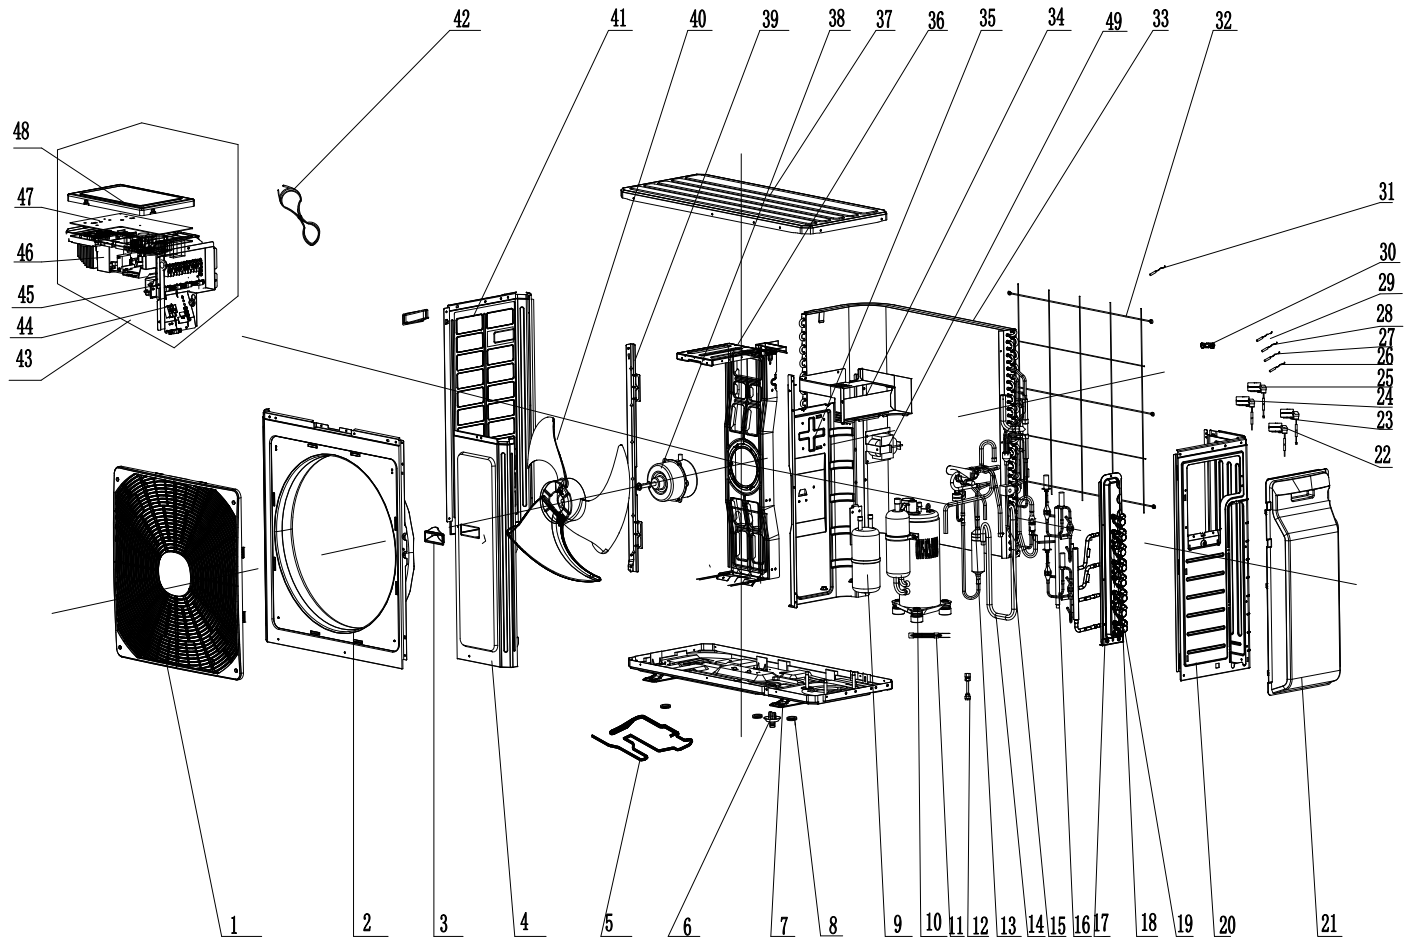

GWHD(36)NK6KO

Exploded View

GWHD(36)NK6KO

Spare Parts List

No.	Part Description	Part Code
1	Front Grill	22413048
2	Cabinet	01435004P
3	Left Handle	26235401
4	Front Side Plate	01305086P
5	Electrical Heater (Chassis)	N/A
6	Drainage Connector	06123401
7	Chassis Sub-assy	0280328001P
8	Drainage hole Cap	06813401
9	Gas-liquid Separator Assy	07225017
10	Compressor and Fittings	00900100019501
11	Electric Heater(Compressor)	7651873215
12	Tube connector sub-assy	06654104
13	4-Way Valve Assy	030152060577
14	Connection Pipe	N/A
15	Magnet Coil	4300040087
16	Electronic Expansion Valve assy	030174000076
17	Valve Support Assy	030163000025
18	Cut off Valve	07130239
19	Cut off Valve	071302391
20	Right Side Plate	01314100009P
21	Valve Cover	26904100012
22	Electric Expand Valve Fitting	4300034417
23	Electric Expand Valve Fitting	4300034416
24	Electric Expand Valve Fitting	07200206002303
25	Electric Expand Valve Fitting	07200206002301
26	Temperature Sensor	3900007307
27	Temperature Sensor	3900007306
28	Temperature Sensor	3900007305
29	Temperature Sensor	39000073
30	Wiring Clamp	26115004
31	Temperature Sensor	3900030901
32	Rear Grill	01574100003
33	Condenser Assy	01100200055801
34	Electric Box (Fireproofing)	01413426
35	Clapboard Sub-Assy	01233190
36	Motor Support Sub-Assy	017012000017
37	Top Cover Sub-Assy	000051000024
38	Brushless DC Motor	15010400000102
39	Condenser Support Plate	01175092
40	Axial Flow Fan	10335014
41	Left Side Plate	01305043P
42	Connecting Cable	4002054026
43	Electric Box Assy	100002070831
44	Terminal Board	422000060013
45	Terminal Board Support sub-assy	017041060054A
46	Electric Box	20113015
47	Main Board	300027061413
48	Electric Box Cover Sub-Assy	02603217A
49	PFC Inductance	43120129